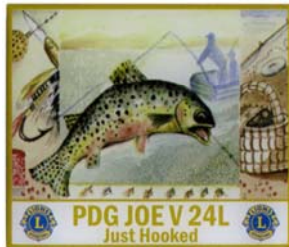

PP 2702 19
Joe Volpe (L)
Just Hooked