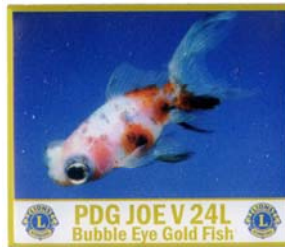

PP 2703 19
Joe Volpe (L)
Bobbie Eye Gold Fish