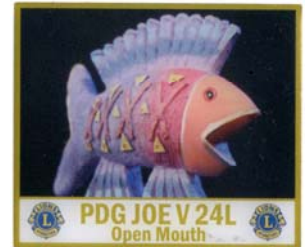

PP 2704 19
Joe Volpe (L)
Open Mouth